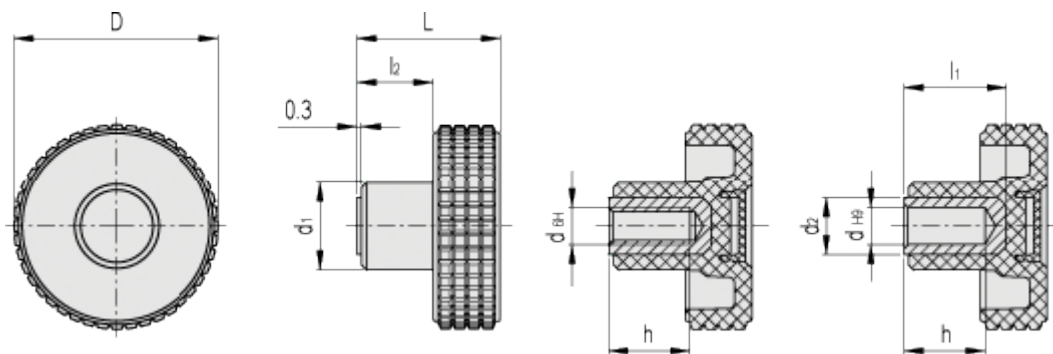

Data Sheet

Article number: 23020343214

Description: E+G Fingergreb MBT.40-B-M6-C4, yellow centre cap

Measures

D	= 39.5	l2	= 12.5
d1	= 17		
d2	= -		
dH6	= M6		
dH9	= -		
h	= 12		
L	= 26.5		
l1	= -		